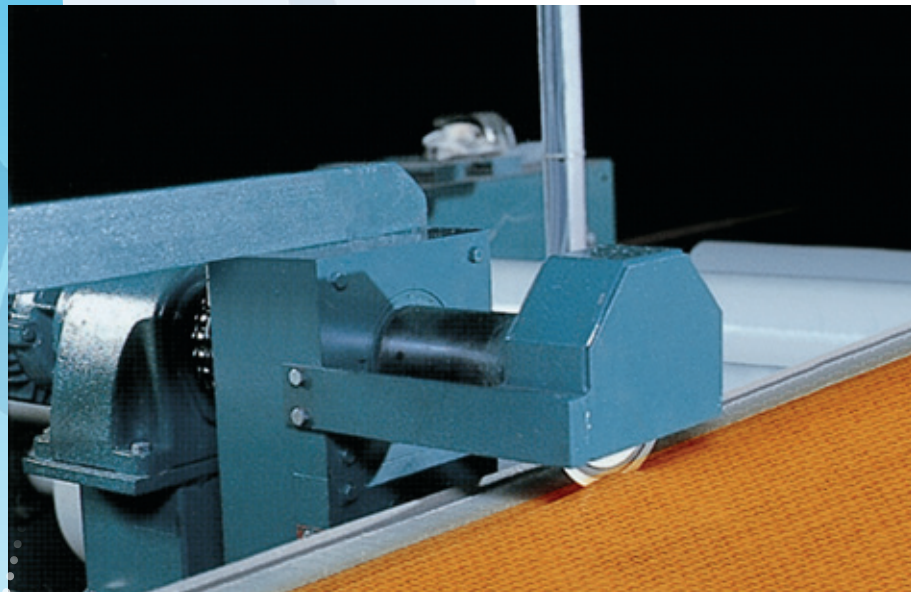

## Everlasting knife quality

The ETF edge cutter offers problem free trimming of selvages by centrally width adjustable cutting heads. Each cutting head operates with a set of separately driven circular, long-lasting knives  $\varnothing$  132 mm which can be individually fine adjusted in width. This edge cutter can be provided with a vision system which detects the selvage or the print pattern and uses this information to control the position of the cutting heads.

This contributes to the reduction of the carpet-edge width and the subsequent quantity of yarn wasted.

### Features & options

- Motor controlled width adjustments
- Centre line adjustment
- Double executed version in order to keep the line running during knife exchange