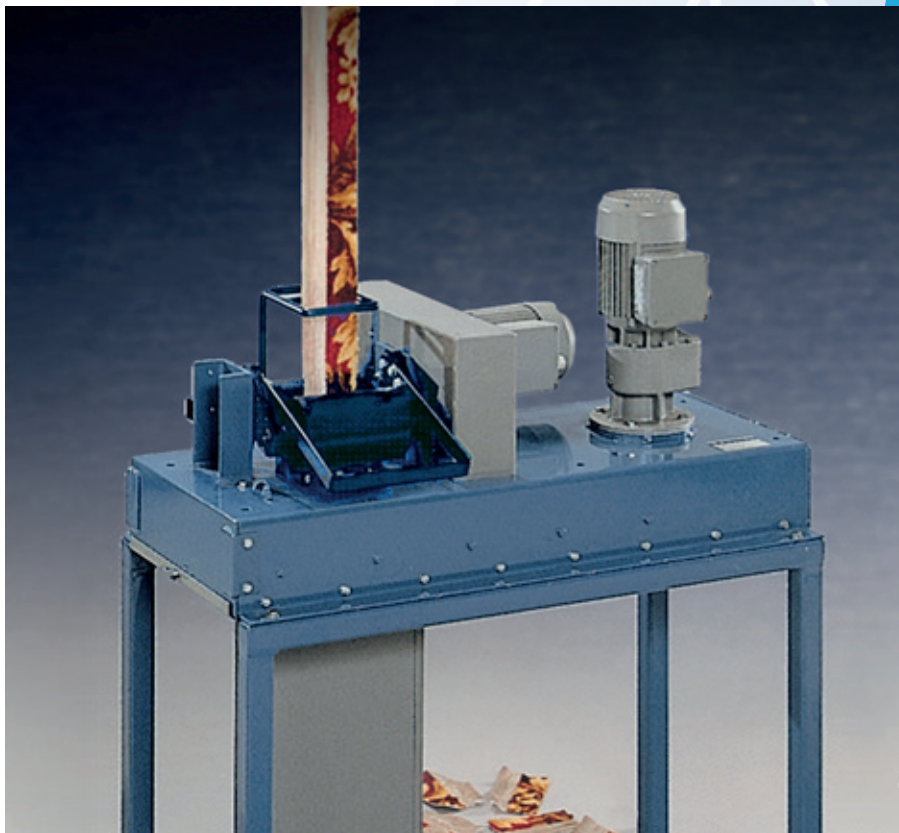

Waste volume reduction

Save up to 50% on your waste volume by using an ETF edge chopper! It chops your carpet edges into 10-15 cm lengths. Simple and efficient. This unit can be integrated with your waste disposal system.

Features & options

- Direct driven pull section for selvages
- 2 direct driven circular knives

Edge chopper M 2460