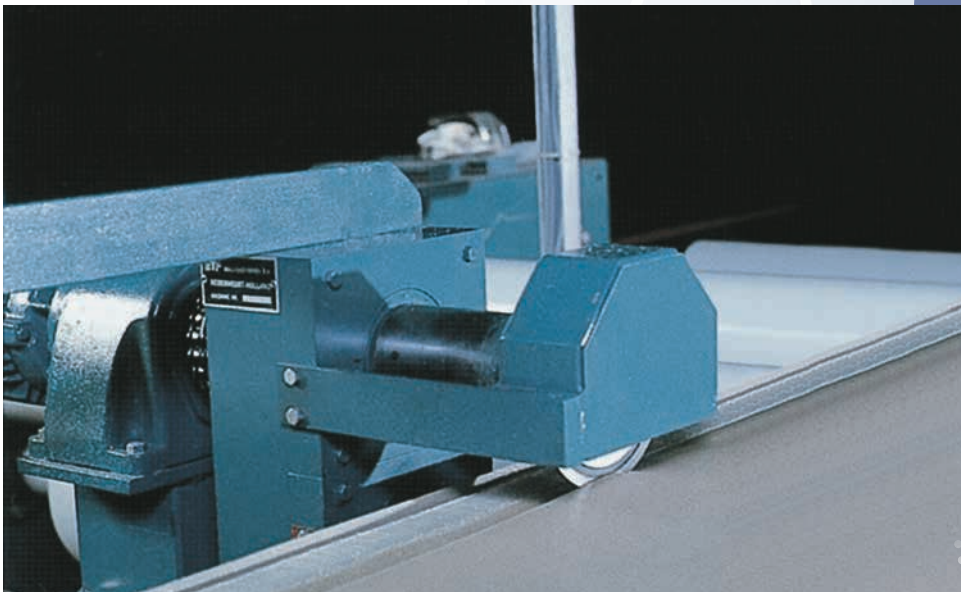

## Everlasting knife quality

The ETF edge cutter offers problem free trimming of selvages by centrally width adjustable cutting heads. Each cutting head operates with a set of separately driven circular, long-lasting knives  $\varnothing$  132 mm which can be individually fine adjusted in width. This edge cutter can be provided with a vision system which detects the selvedge or the print pattern and uses this information to control the position of the cutting heads.

This contributes to the reduction of the carpet-edge width and the subsequent quantity of yarn wasted.

### Features & options

- Motor controlled width adjustments
- Centre line adjustment
- Double executed version in order to keep the line running during knife exchange